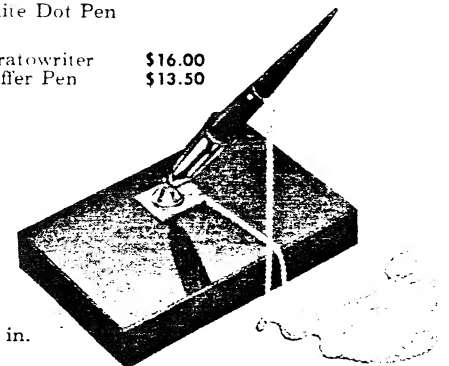

Size—3 in. x 5 in.

NOTE—All Jet Crystal Bases Are Supplied With Metal Sockets